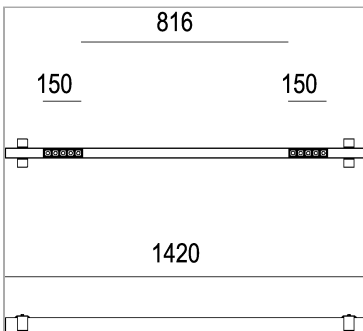

File profile recessed with Leva modules

code F1023.935Z/01

PRODUCT DESCRIPTION

Direct light indoor recessed lamp made of extruded aluminum 6060, color rendering index CRI >90. Equipped with 2 groups Leva 5 spot series with high color rendering LED sources; 22 W temperature 3500K; fixed optics with aperture ; protocol On/Off. Lamp with finish: white box - black optic. Degree of protection IP20.

PRODUCT SPECS

Installation method	Recessed with frame
Light source	LED
Absorbed power	10x2,2 W
Color temperature	3500K
Color rendering index CRI	>90
Optic	Asymmetric
Finishing	White box - black optic
Luminous flux of the product	1903 lm
Luminous efficiency	87 lm/W
MacAdam color tolerance	2
Life time estimate	50000h Ta 25° L90B10
Protocol	On/Off
Energy efficiency class	E
Weight	2.1 Kg
Dimension	L1420 mm
Hole size	42xL+2 mm
IP Grade	IP20
Power supply	220-240V 50-60Hz