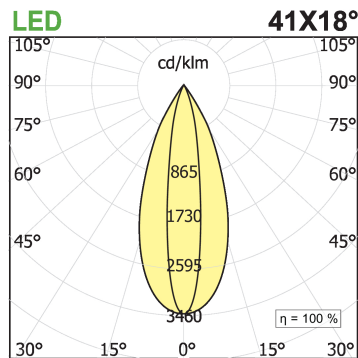

File profile recessed with Leva modules

code F1023.935Z/01

PRODUCT DESCRIPTION

Direct light indoor recessed lamp made of extruded aluminum 6060, color rendering index CRI >90. Equipped with 2 groups Leva 5 spot series with high color rendering LED sources; 22 W temperature 3500K; fixed optics with aperture ; protocol On/Off. Lamp with finish: white box - black optic. Degree of protection IP20.

PRODUCT SPECS

Installation method	Recessed with frame
Light source	LED
Absorbed power	10x2,2 W
Color temperature	3500K
Color rendering index CRI	>90
Optic	Asymmetric
Finishing	White box - black optic
Luminous flux of the product	1903 lm
Luminous efficiency	87 lm/W
MacAdam color tolerance	2
Life time estimate	50000h Ta 25° L90B10
Protocol	On/Off
Energy efficiency class	E
Weight	2.1 Kg
Dimension	L1420 mm
Hole size	42xL+2 mm
IP Grade	IP20
Power supply	220-240V 50-60Hz