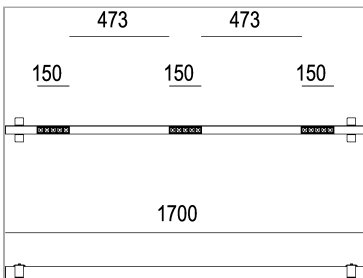

File profile recessed with Leva modules

code F1024.940ZD/01

PRODUCT DESCRIPTION

Direct light indoor recessed lamp made of extruded aluminum 6060, color rendering index CRI >90. Equipped with 3 groups Leva 5 spot series with high color rendering LED sources; 33 W temperature 4000K; fixed optics with aperture 41X18°; protocol Dimmable Dali / Touch & Dimm. Lamp with finish: white box - black optic. Degree of protection IP20.

PRODUCT SPECS

Installation method	Recessed with frame
Light source	LED
Absorbed power	15x2,2 W
Color temperature	4000K
Color rendering index CRI	>90
Optic	Asymmetric 41X18°
Finishing	White box - black optic
Luminous flux of the product	2685 lm
Luminous efficiency	81 lm/W
MacAdam color tolerance	2
Life time estimate	50000h Ta 25° L90B10
Protocol	Dimmable Dali / Touch & Dimm
Energy efficiency class	E
Weight	2.6 Kg
Dimension	L1700 mm
Hole size	squared cut 42xL+2 mm
IP Grade	IP20
Power supply	220-240V 50-60Hz

WEB PAGE

ASSEMBLY INSTRUCTIONS

Complies with EN605981 and related notes. In the absence of metric symbols, the measurements are all in millimetres. Luminous flux and power data are initially subject to tolerances +/- 10%. The values refer to an ambient temperature of 25°C unless otherwise specified. We reserve the right to make changes to our products at any time.