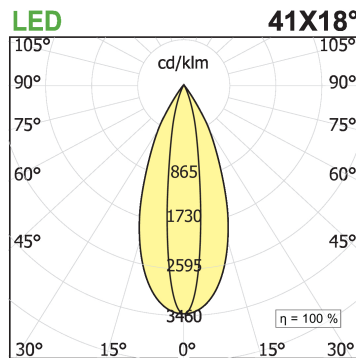

File profile recessed with Leva modules

code F1024.940ZD/01

PRODUCT DESCRIPTION

Direct light indoor recessed lamp made of extruded aluminum 6060, color rendering index CRI >90. Equipped with 3 groups Leva 5 spot series with high color rendering LED sources; 33 W temperature 4000K; fixed optics with aperture 41X18°; protocol Dimmable Dali / Touch & Dimm. Lamp with finish: white box - black optic. Degree of protection IP20.

PRODUCT SPECS

Installation method	Recessed with frame
Light source	LED
Absorbed power	15x2,2 W
Color temperature	4000K
Color rendering index CRI	>90
Optic	Asymmetric 41X18°
Finishing	White box - black optic
Luminous flux of the product	2685 lm
Luminous efficiency	81 lm/W
MacAdam color tolerance	2
Life time estimate	50000h Ta 25° L90B10
Protocol	Dimmable Dali / Touch & Dimm
Energy efficiency class	E
Weight	2.6 Kg
Dimension	L1700 mm
Hole size	squared cut 42xL+2 mm
IP Grade	IP20
Power supply	220-240V 50-60Hz

WEB PAGE

ASSEMBLY INSTRUCTIONS

Complies with EN605981 and related notes. In the absence of metric symbols, the measurements are all in millimetres. Luminous flux and power data are initially subject to tolerances +/- 10%. The values refer to an ambient temperature of 25°C unless otherwise specified. We reserve the right to make changes to our products at any time.