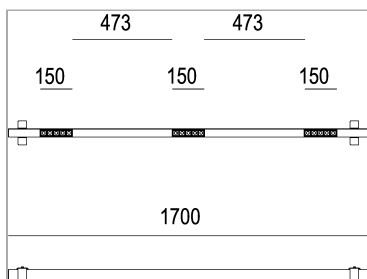

File profile recessed with Leva modules

code F1024.930WD/01

PRODUCT DESCRIPTION

Direct light indoor recessed lamp made of extruded aluminum 6060, color rendering index CRI >90. Equipped with 3 groups Leva 5 spot series with high color rendering LED sources; 33 W temperature 3000K; fixed optics with aperture 50°; protocol Dimmable Dali / Touch & Dimm. Lamp with finish: white box - black optic. Degree of protection IP20.

PRODUCT SPECS

Installation method	Recessed with frame
Light source	LED
Absorbed power	15x2,2 W
Color temperature	3000K
Color rendering index CRI	>90
Optic	Wide 50°
Finishing	White box - black optic
Luminous flux of the product	3255 lm
Luminous efficiency	99 lm/W
MacAdam color tolerance	2
Life time estimate	50000h Ta 25° L90B10
Protocol	Dimmable Dali / Touch & Dimm
Energy efficiency class	E
Weight	2.6 Kg
Dimension	L1700 mm
Hole size	42xL+2 mm
IP Grade	IP20
Power supply	220-240V 50-60Hz

WEB PAGE

ASSEMBLY INSTRUCTIONS

Complies with EN605981 and related notes. In the absence of metric symbols, the measurements are all in millimetres. Luminous flux and power data are initially subject to tolerances +/- 10%. The values refer to an ambient temperature of 25°C unless otherwise specified. We reserve the right to make changes to our products at any time.