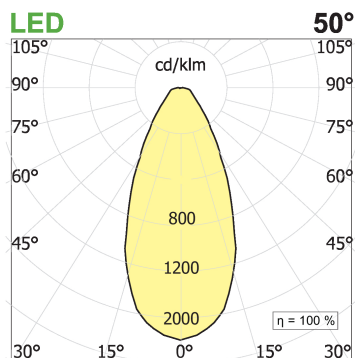

File profile recessed with Leva modules

code F1024.930WD/01

PRODUCT DESCRIPTION

Direct light indoor recessed lamp made of extruded aluminum 6060, color rendering index CRI >90. Equipped with 3 groups Leva 5 spot series with high color rendering LED sources; 33 W temperature 3000K; fixed optics with aperture 50°; protocol Dimmable Dali / Touch & Dimm. Lamp with finish: white box - black optic. Degree of protection IP20.

PRODUCT SPECS

Installation method	Recessed with frame
Light source	LED
Absorbed power	15x2,2 W
Color temperature	3000K
Color rendering index CRI	>90
Optic	Wide 50°
Finishing	White box - black optic
Luminous flux of the product	3255 lm
Luminous efficiency	99 lm/W
MacAdam color tolerance	2
Life time estimate	50000h Ta 25° L90B10
Protocol	Dimmable Dali / Touch & Dimm
Energy efficiency class	E
Weight	2.6 Kg
Dimension	L1700 mm
Hole size	42xL+2 mm
IP Grade	IP20
Power supply	220-240V 50-60Hz