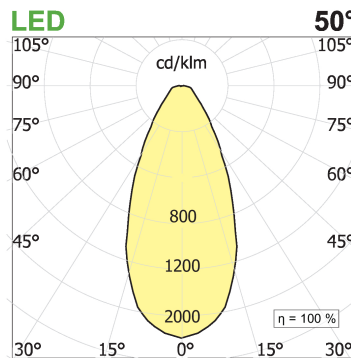

File profile recessed with Leva modules

code F1023.930WD/01

PRODUCT DESCRIPTION

Direct light indoor recessed lamp made of extruded aluminum 6060, color rendering index CRI >90. Equipped with 2 groups Leva 5 spot series with high color rendering LED sources; 22 W temperature 3000K; fixed optics with aperture 50°; protocol Dimmable Dali / Touch & Dimm. Lamp with finish: white box - black optic. Degree of protection IP20.

PRODUCT SPECS

Installation method	Recessed with frame
Light source	LED
Absorbed power	10x2,2 W
Color temperature	3000K
Color rendering index CRI	>90
Optic	Wide 50°
Finishing	White box - black optic
Luminous flux of the product	2170 lm
Luminous efficiency	99 lm/W
MacAdam color tolerance	2
Life time estimate	50000h Ta 25° L90B10
Protocol	Dimmable Dali / Touch & Dimm
Energy efficiency class	E
Weight	2.1 Kg
Dimension	L1420 mm
Hole size	squared cut 42xL+2 mm
IP Grade	IP20
Power supply	220-240V 50-60Hz

WEB PAGE

ASSEMBLY INSTRUCTIONS

Complies with EN605981 and related notes. In the absence of metric symbols, the measurements are all in millimetres. Luminous flux and power data are initially subject to tolerances +/- 10%. The values refer to an ambient temperature of 25°C unless otherwise specified. We reserve the right to make changes to our products at any time.