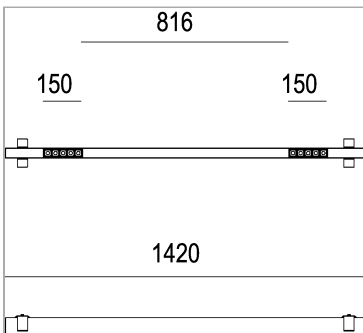

File profile recessed with Leva modules

code F1023.930WD/01

PRODUCT DESCRIPTION

Direct light indoor recessed lamp made of extruded aluminum 6060, color rendering index CRI >90. Equipped with 2 groups Leva 5 spot series with high color rendering LED sources; 22 W temperature 3000K; fixed optics with aperture 50°; protocol Dimmable Dali / Touch & Dimm. Lamp with finish: white box - black optic. Degree of protection IP20.

PRODUCT SPECS

Installation method	Recessed with frame
Light source	LED
Absorbed power	10x2,2 W
Color temperature	3000K
Color rendering index CRI	>90
Optic	Wide 50°
Finishing	White box - black optic
Luminous flux of the product	2170 lm
Luminous efficiency	99 lm/W
MacAdam color tolerance	2
Life time estimate	50000h Ta 25° L90B10
Protocol	Dimmable Dali / Touch & Dimm
Energy efficiency class	E
Weight	2.1 Kg
Dimension	L1420 mm
Hole size	squared cut 42xL+2 mm
IP Grade	IP20
Power supply	220-240V 50-60Hz

WEB PAGE

ASSEMBLY INSTRUCTIONS

Complies with EN605981 and related notes. In the absence of metric symbols, the measurements are all in millimetres. Luminous flux and power data are initially subject to tolerances +/- 10%. The values refer to an ambient temperature of 25°C unless otherwise specified. We reserve the right to make changes to our products at any time.